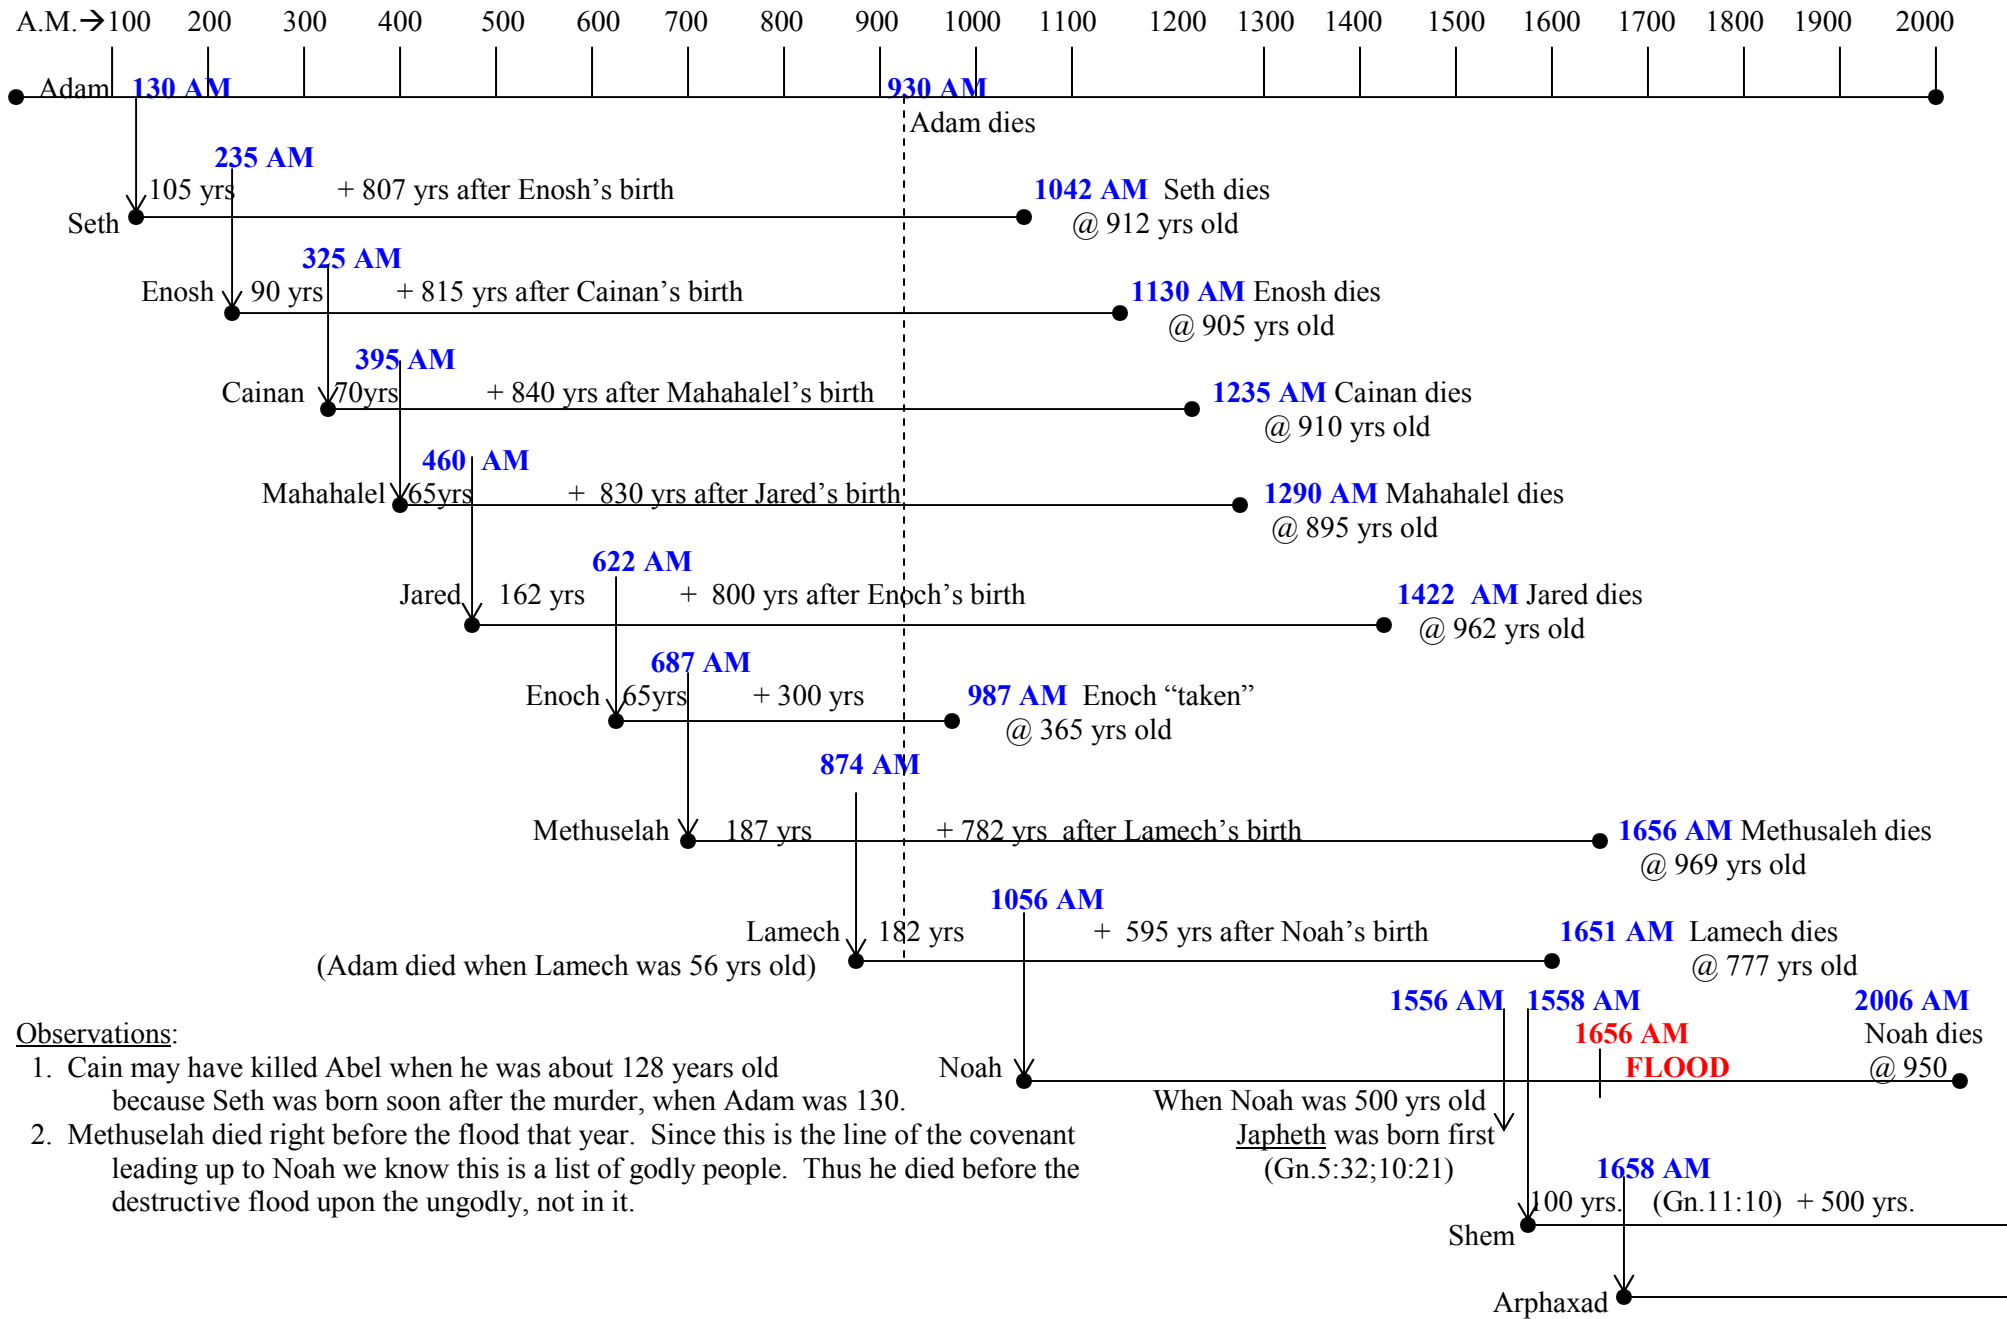

A.M. Chronology
(Anno Mundi "Year of the World")
 Genesis 5, 11:10

Observations:

1. Cain may have killed Abel when he was about 128 years old because Seth was born soon after the murder, when Adam was 130.
2. Methuselah died right before the flood that year. Since this is the line of the covenant leading up to Noah we know this is a list of godly people. Thus he died before the destructive flood upon the ungodly, not in it.